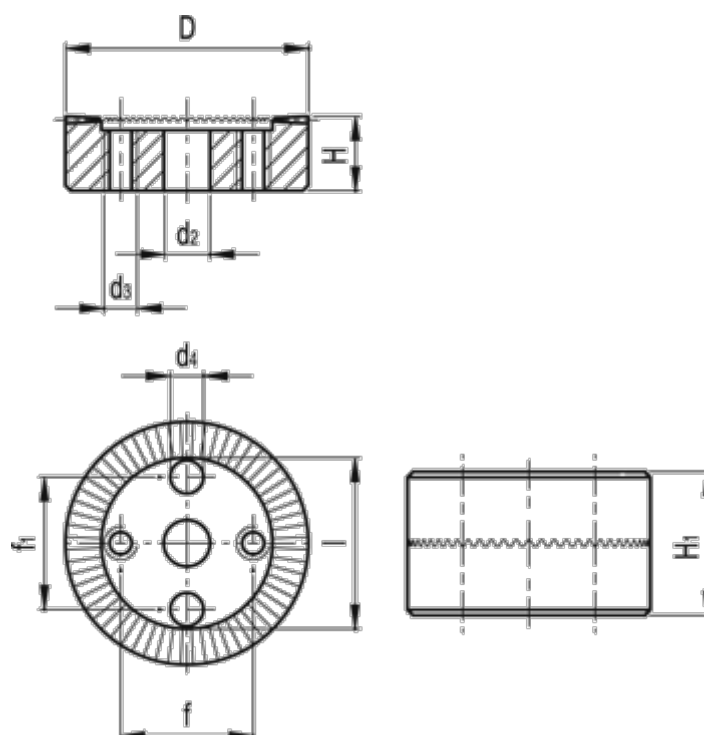

Data Sheet

Article number: 20657537

Description: E+G Serrated locking plate
GN 187.4-40-48-D-ST

Measures

D	= 40	l	= 30.0
d	= M8	Number of teeth	= 48
d1	= 6.3	Weight (g)	= 84
d4 H11	= 6		
f	= 23		
f1	= 23		
H +/-0.9	= 11.5		
H1	= 23		